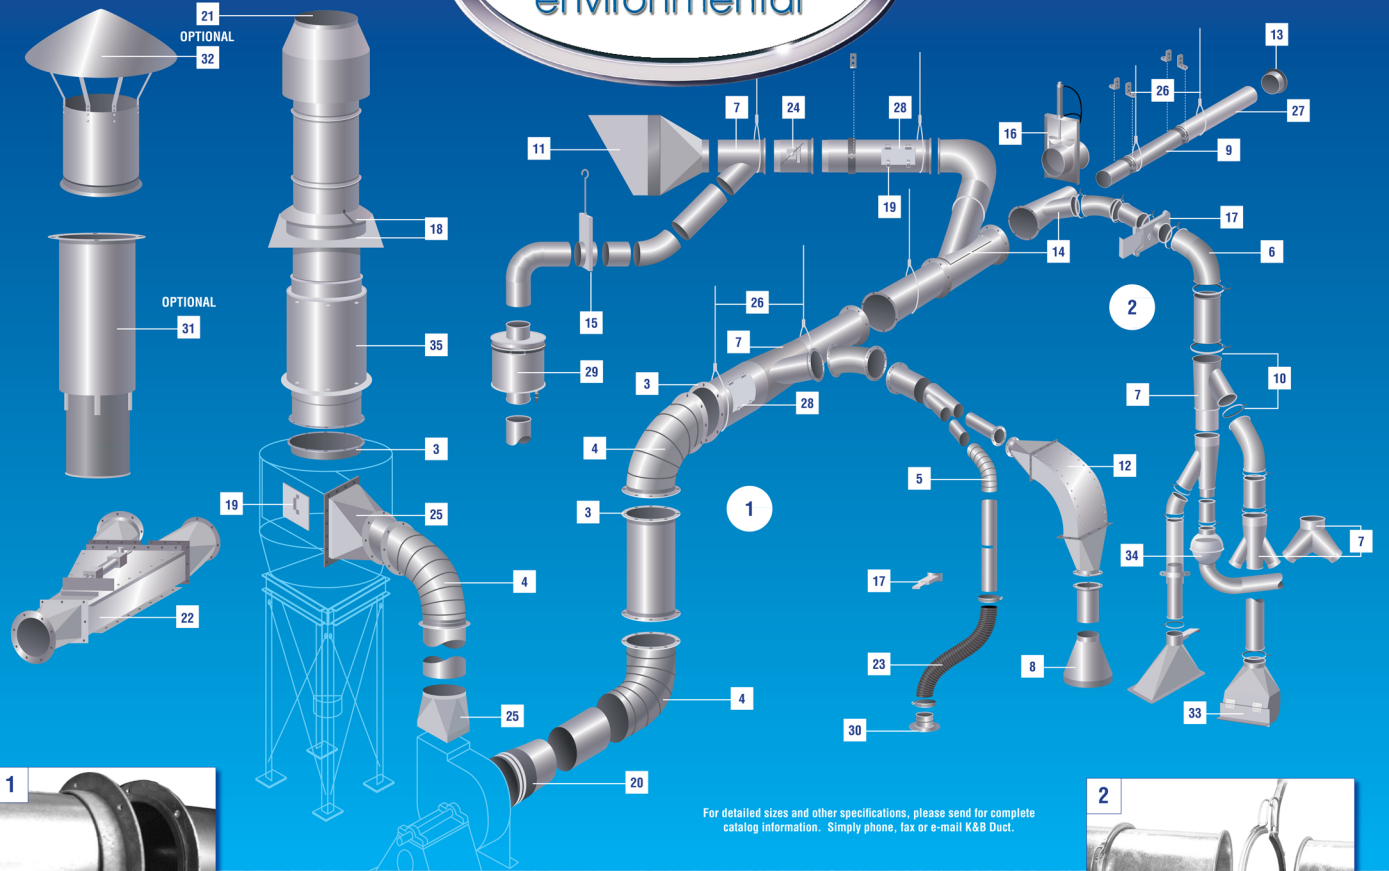

INDUSTRIAL AIR SYSTEMS